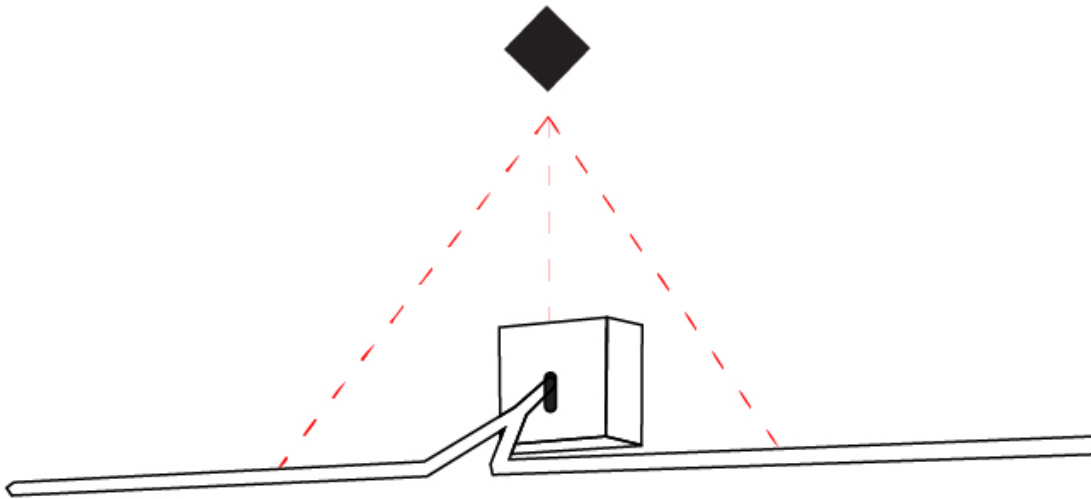

YIPPIE SURFACE

D43049-

PROJECT

TYPE

SPECIFIER

QUANTITY

DATE

D